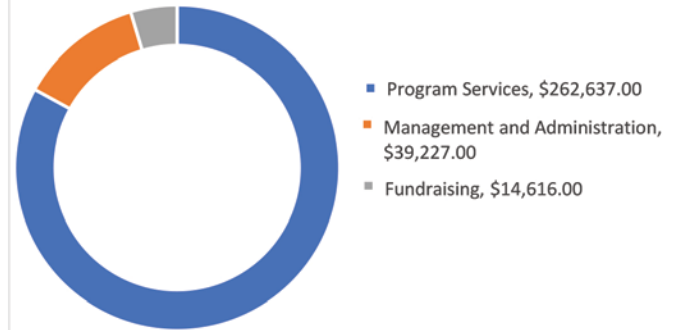

FINANCIALS FOR THE YEAR ENDING JUNE 30, 2022

FY 2022 Revenue Sources

FY 2022 Expense Sources

FY2022 Net Assets

Without Donor Restriction \$216,346 • Without Donor Restriction Designated for Endowment \$60,318
 With Donor Restriction \$60,889 • Total Net Assets \$337,553