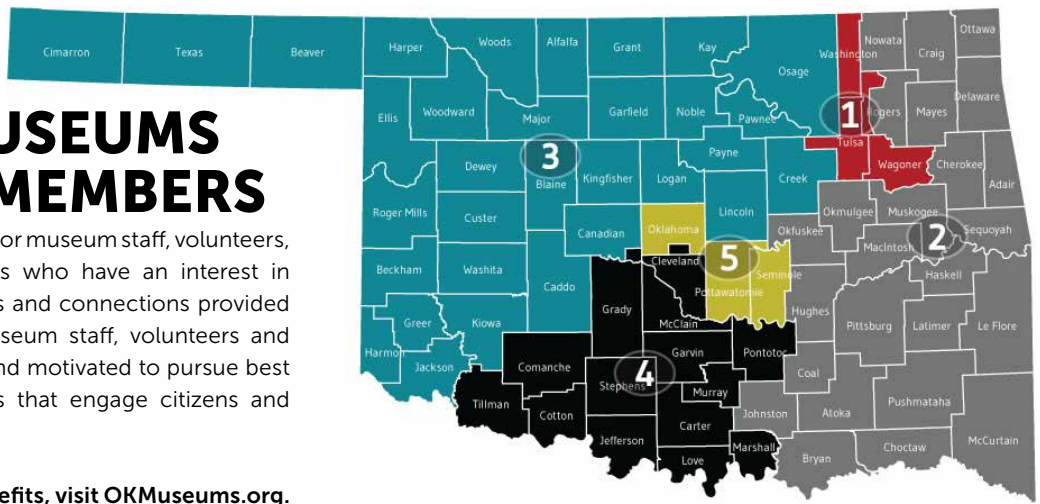

51 Registered for in-person
emergency preparedness
workshops.

53 Oklahoma emerging museum
professionals connected.

315 Educators attended
Back to School Bash to learn
about museum resources.

3058 Registered for webinars.

**Serving 227
communities**

**Celebrating
50 years**

**Advocating
24/7**

OKLAHOMA MUSEUMS ASSOCIATION MEMBERS

OMA is the statewide organization for museum staff, volunteers, board members and other Oklahomans who have an interest in museums. The information, insight, tools and connections provided with membership allows museums, museum staff, volunteers and board members to be better equipped and motivated to pursue best practices resulting in strong institutions that engage citizens and enhance their communities.