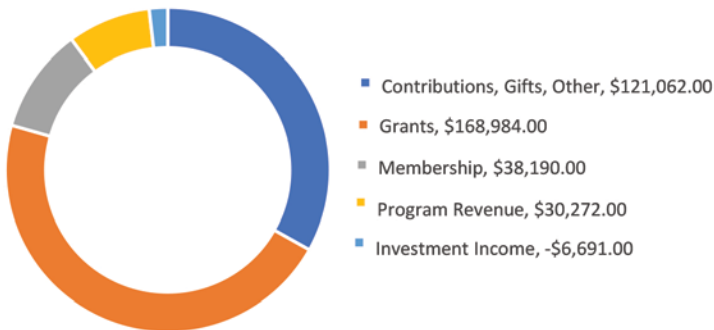

FINANCIALS FOR THE YEAR ENDING JUNE 30, 2022

FY 2022 Revenue Sources

FY 2022 Expense Sources

FY2022 Net Assets

Without Donor Restriction \$216,346 • Without Donor Restriction Designated for Endowment \$60,318
 With Donor Restriction \$60,889 • Total Net Assets \$337,553